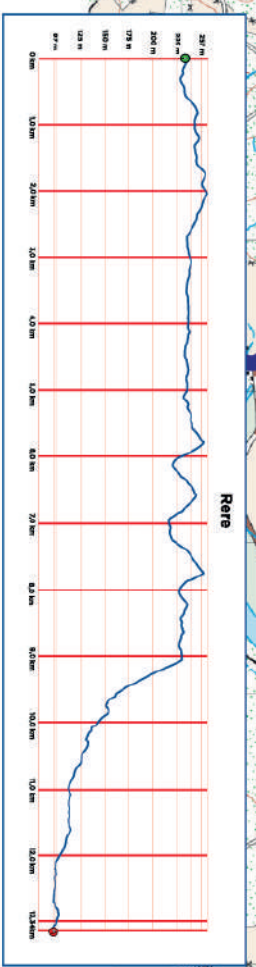

PULPERIA
19,77 KM

FIRST CAR START
SS1 08:35 HRS
SS4 14:42 HRS

FINISH

START
VERDE
SOS

PERE
13,34 KM

FIRST CAR START
SS2 09:33 HRS
SS5 15:40HRS

WEC RALLYCHILE 3
 COPEC drauco

RIO CLARO
 23,32 KM