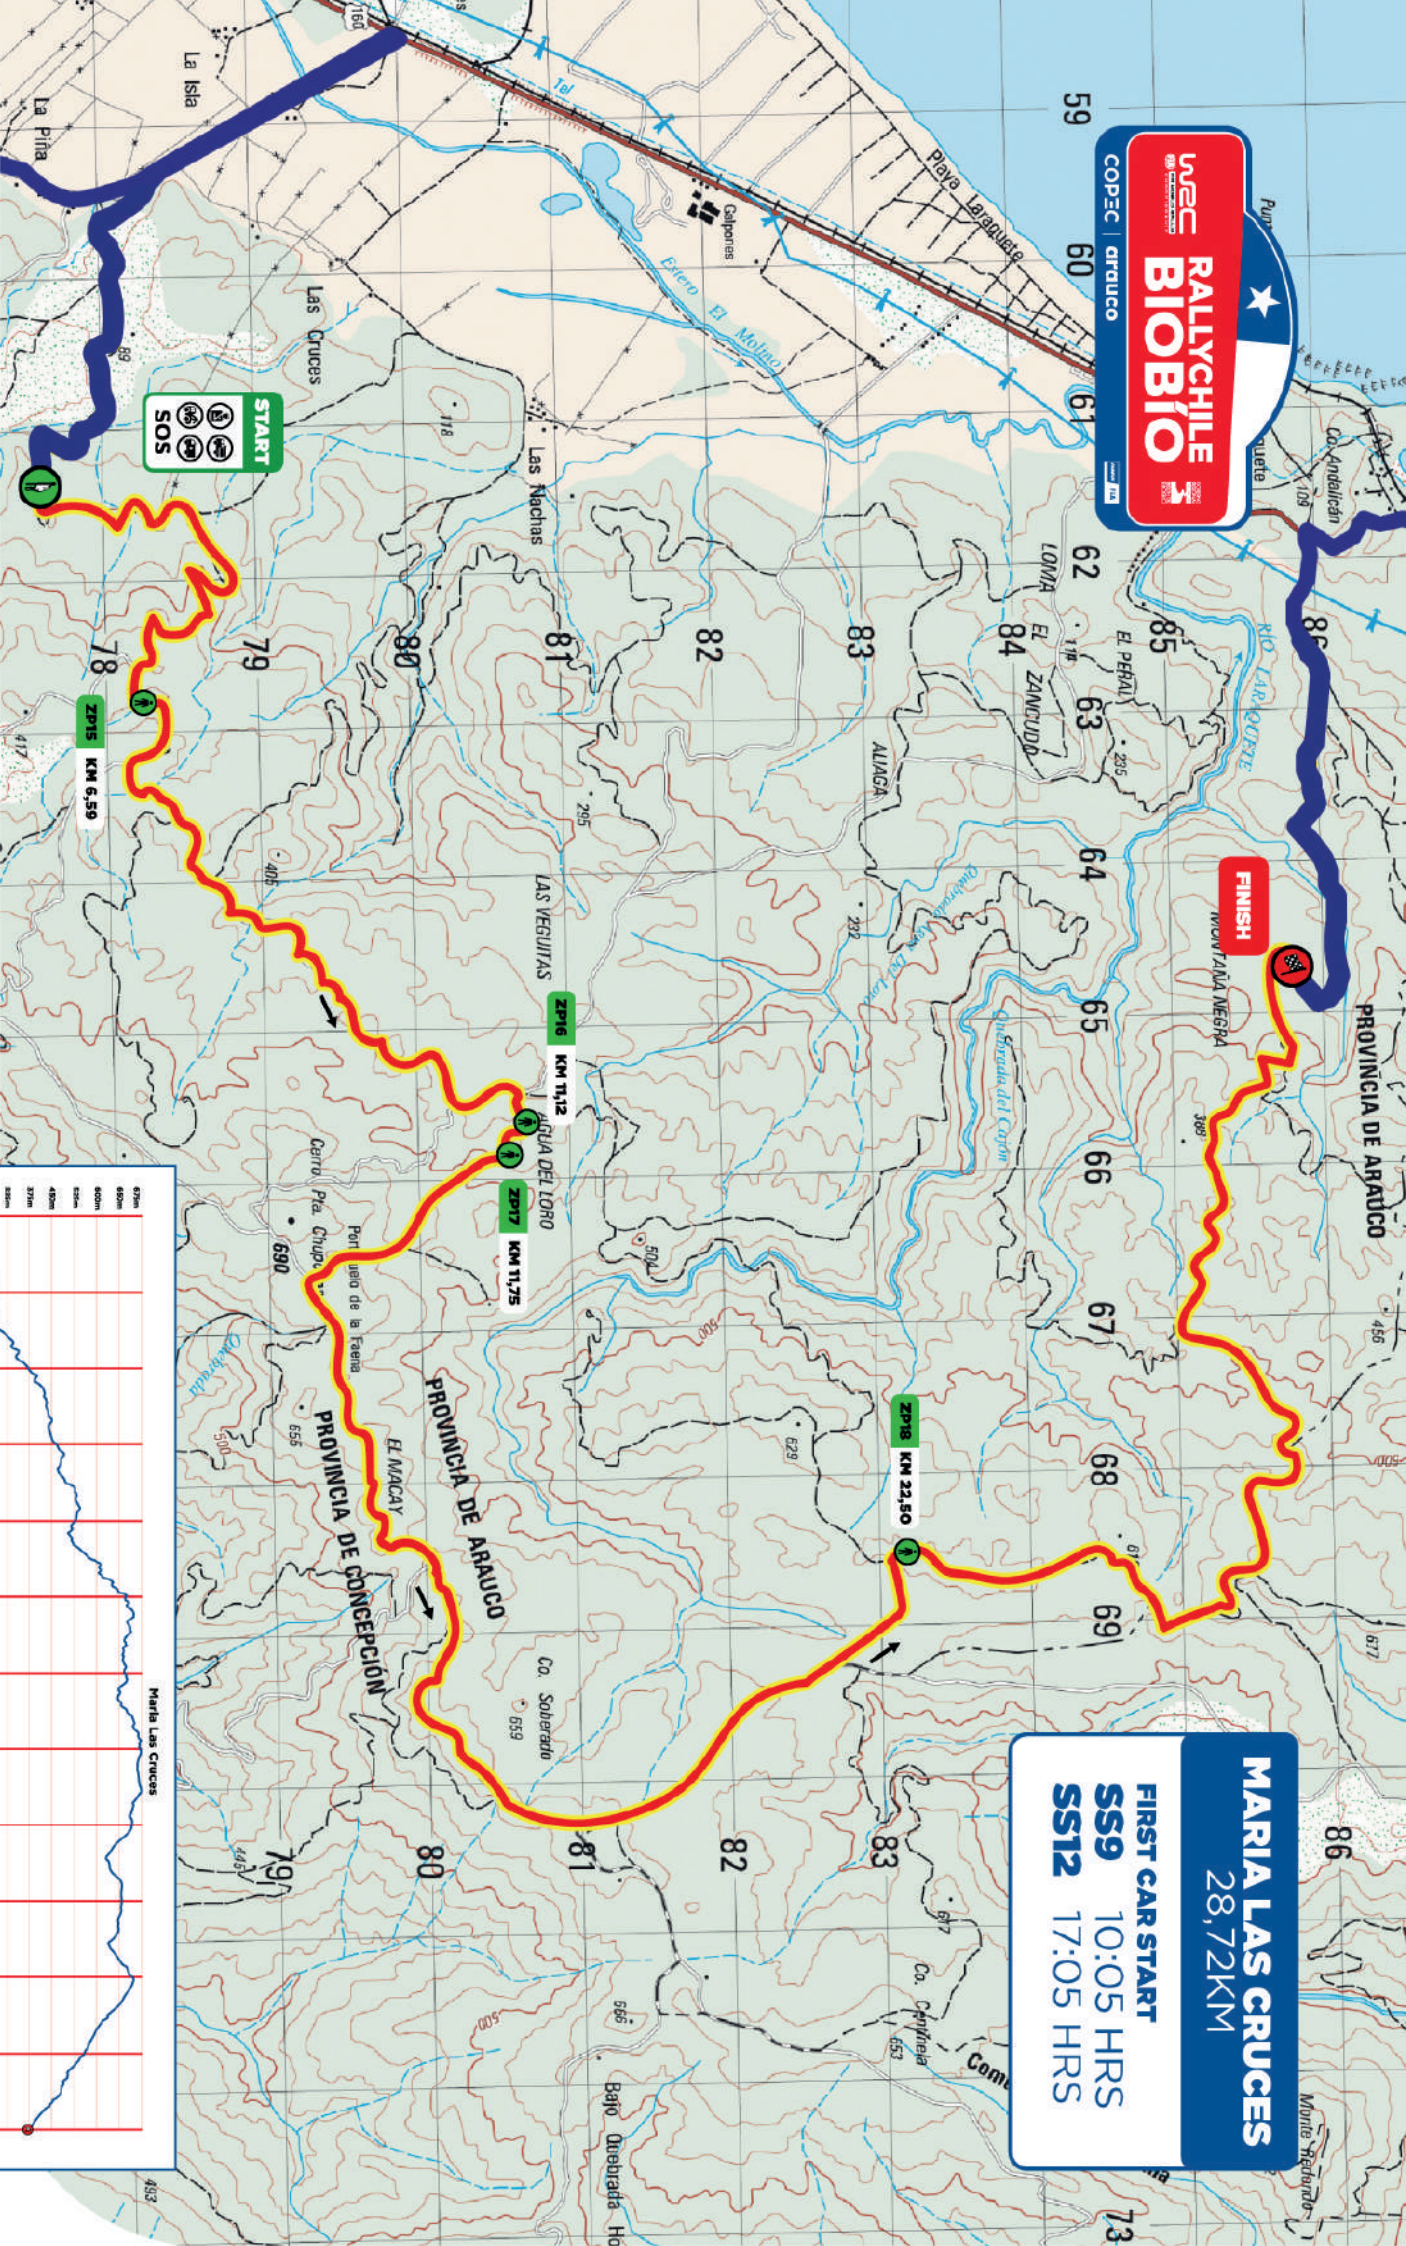

PULPERIA
19,77 KM

FIRST CAR START
SS1 08:35 HRS
SS4 14:42 HRS

FINISH

START
VERDE
SOS

PERE
13,34 KM

FIRST CAR START
SS2 09:33 HRS
SS5 15:40HRS

WEC RALLYCHILE 3
 COPEC drauco

RIO CLARO
 23,32 KM

COPEC aruco

RIO LIA
21,09 KM

FIRST CAR START
SS8 09:01 HRS
SS11 16:01 HRS

WRC RALLYCHILE 3
 CODEC ARAUCO

FINISH

WUWU TAMA NEGRA

MARIA LAS CRUCES
 28,72KM

FIRST CAR START
SS9 10:05 HRS
SS12 17:05 HRS