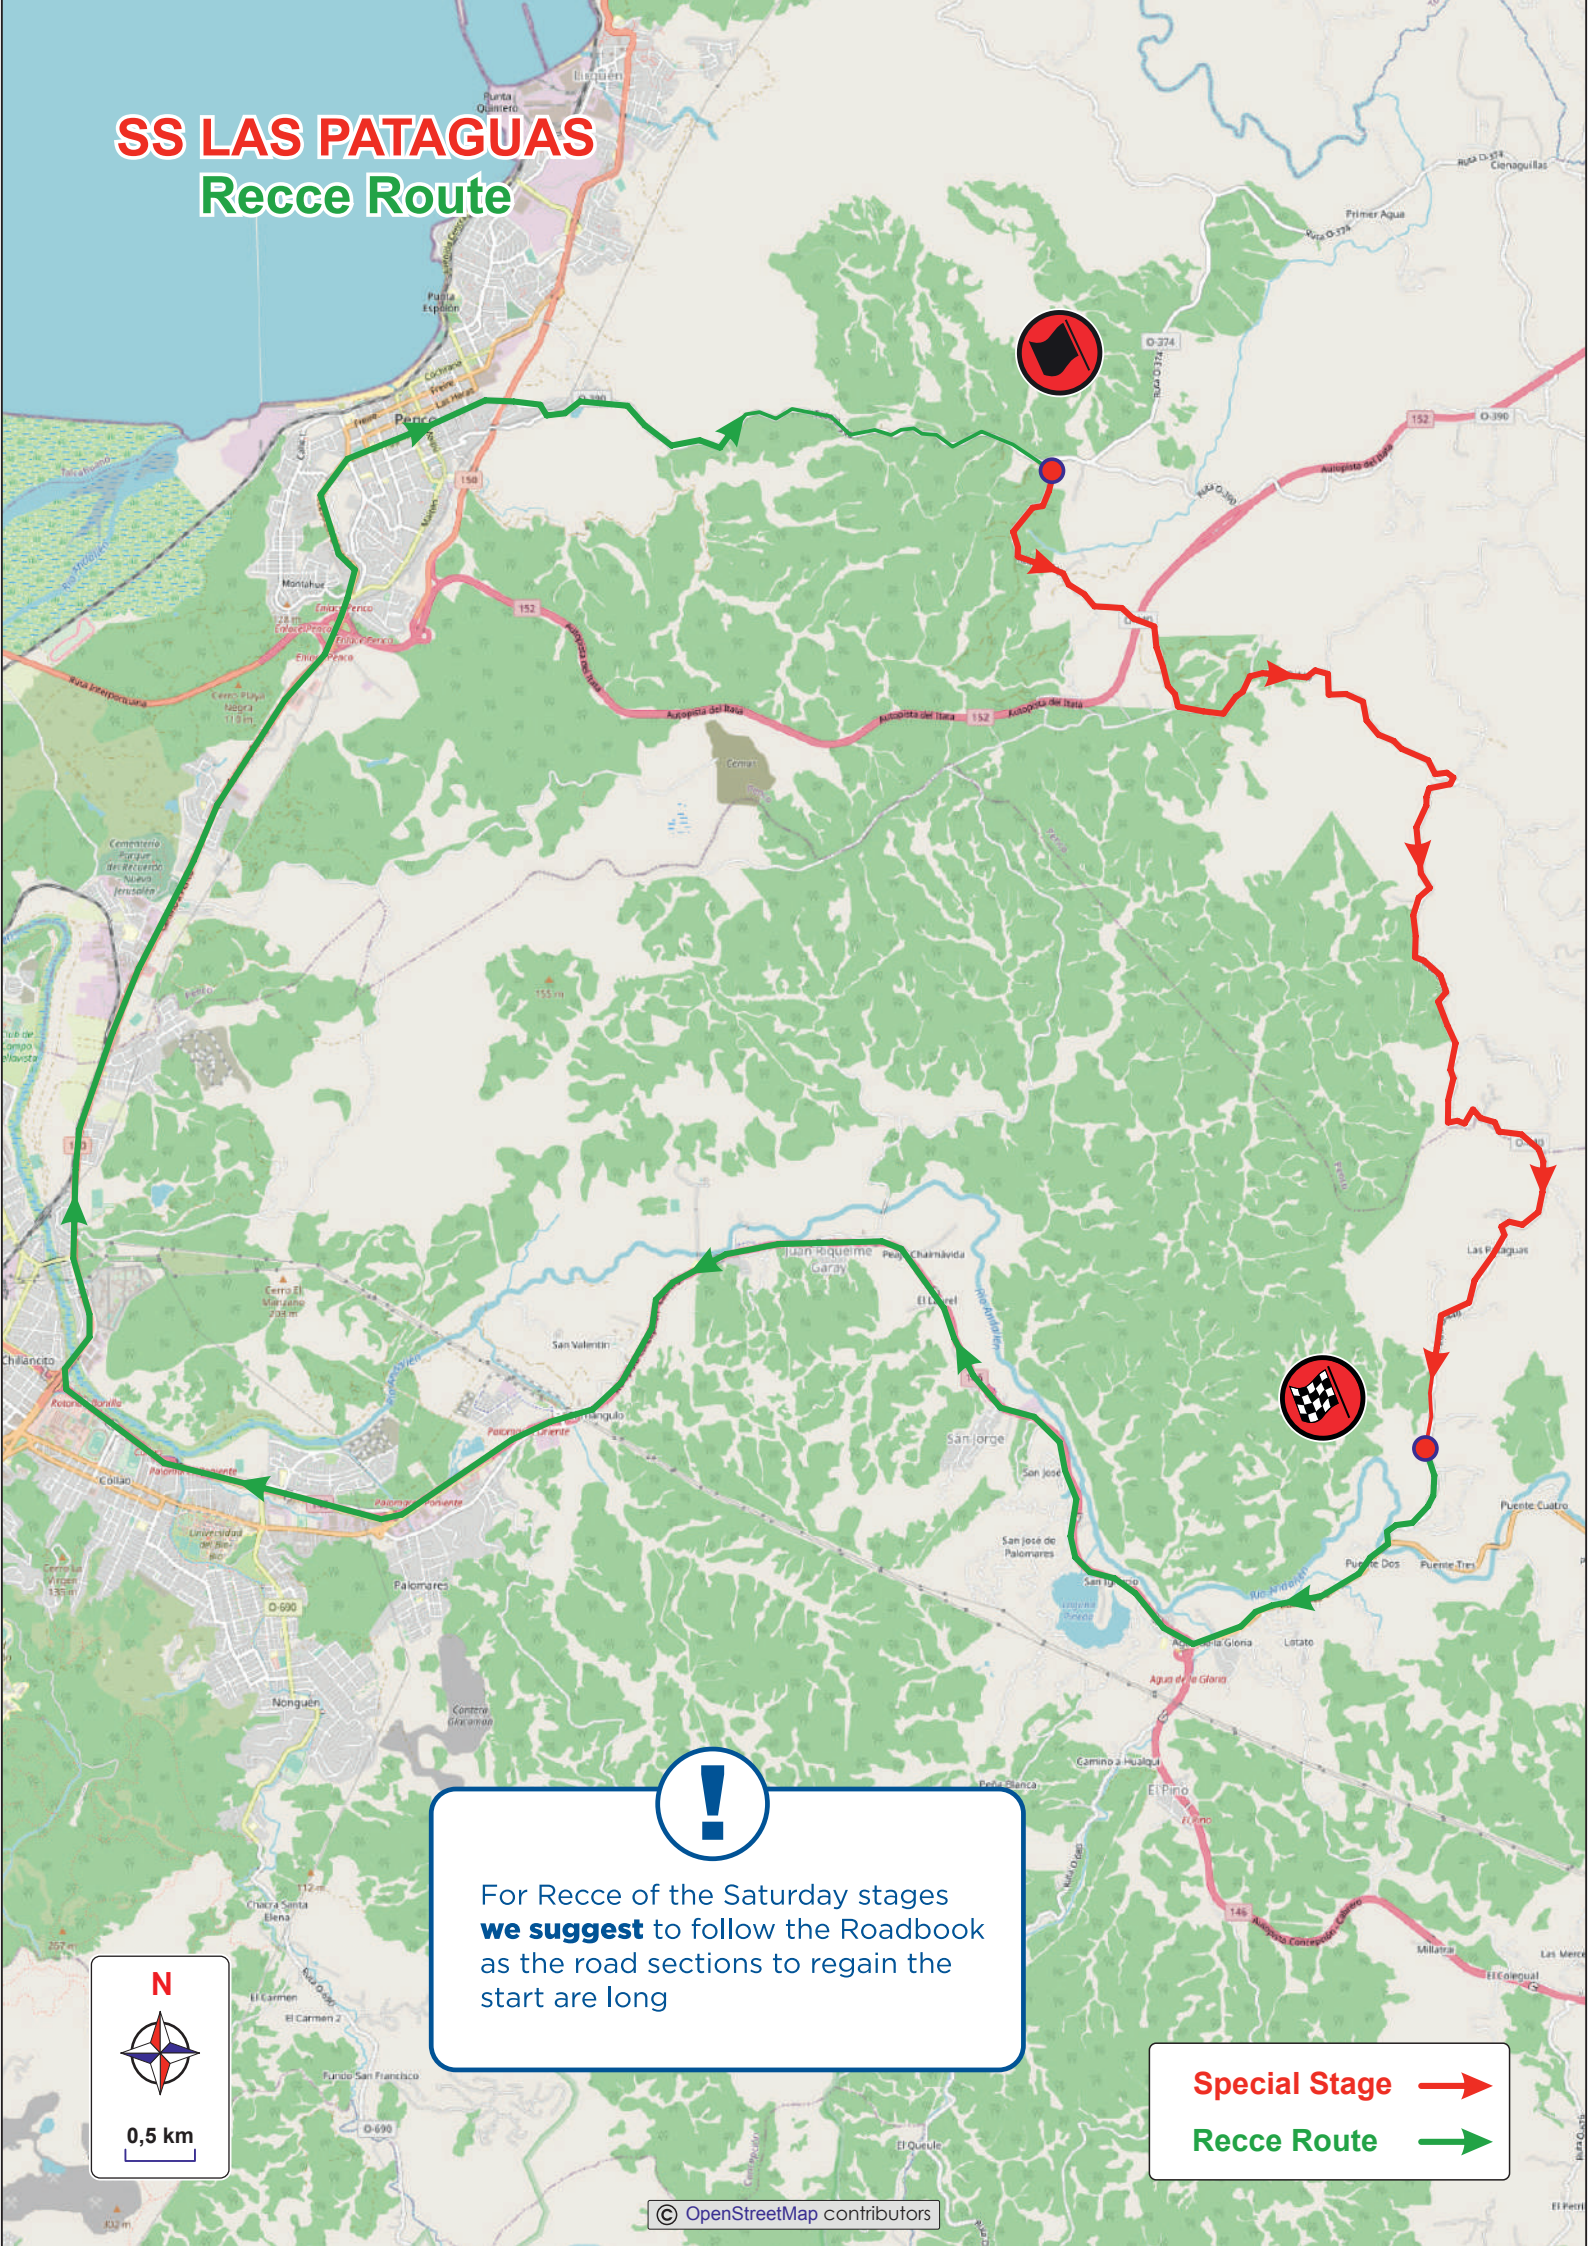

SS RIO CLARO

Recce Route

For Recce of the Saturday stages **we suggest** to follow the Roadbook as the road sections to regain the start are long

Special Stage →

Recce Route →

SS LAS PATAGUAS

Recce Route

SS EL PONEN