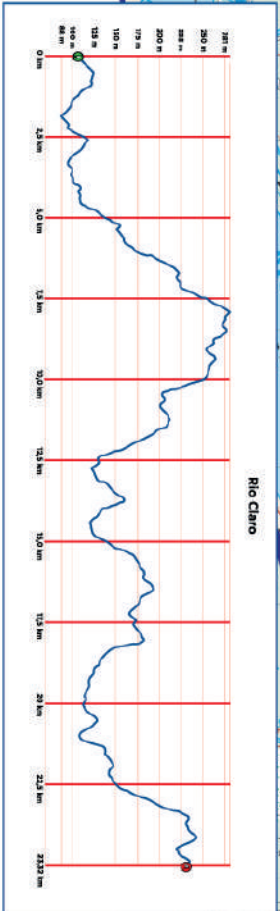

PULPERIA
19,77 KM

FIRST CAR START
SS1 08:35 HRS
SS4 14:42 HRS

FINISH

START
VERDE
SOS

PERE
13,34 KM

FIRST CAR START
SS2 09:33 HRS
SS5 15:40HRS

WEC RALLYCHILE 3
 COPEC drauco

RIO CLARO
 23,32 KM

FIRST CAR START
 SS3 10:27 HRS
 SS6 16:34 HRS

CHIVILINGO

27,19 KM

FIRST CAR START

SS7 07:57 HRS

SS10 14:57 HRS

START

SS7
SS10
SOS