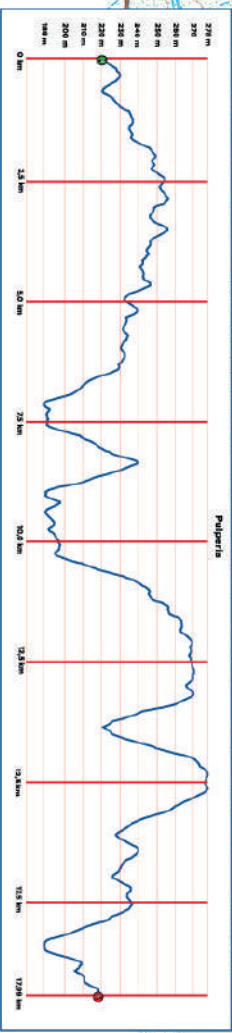

START

SOS

RALLYCHILE

BIOBÍO

COPAC | **drauco**

PULPERIA
19,77 KM

FIRST CAR START
SS1 08:35 HRS
SS4 14:42 HRS

FINISH