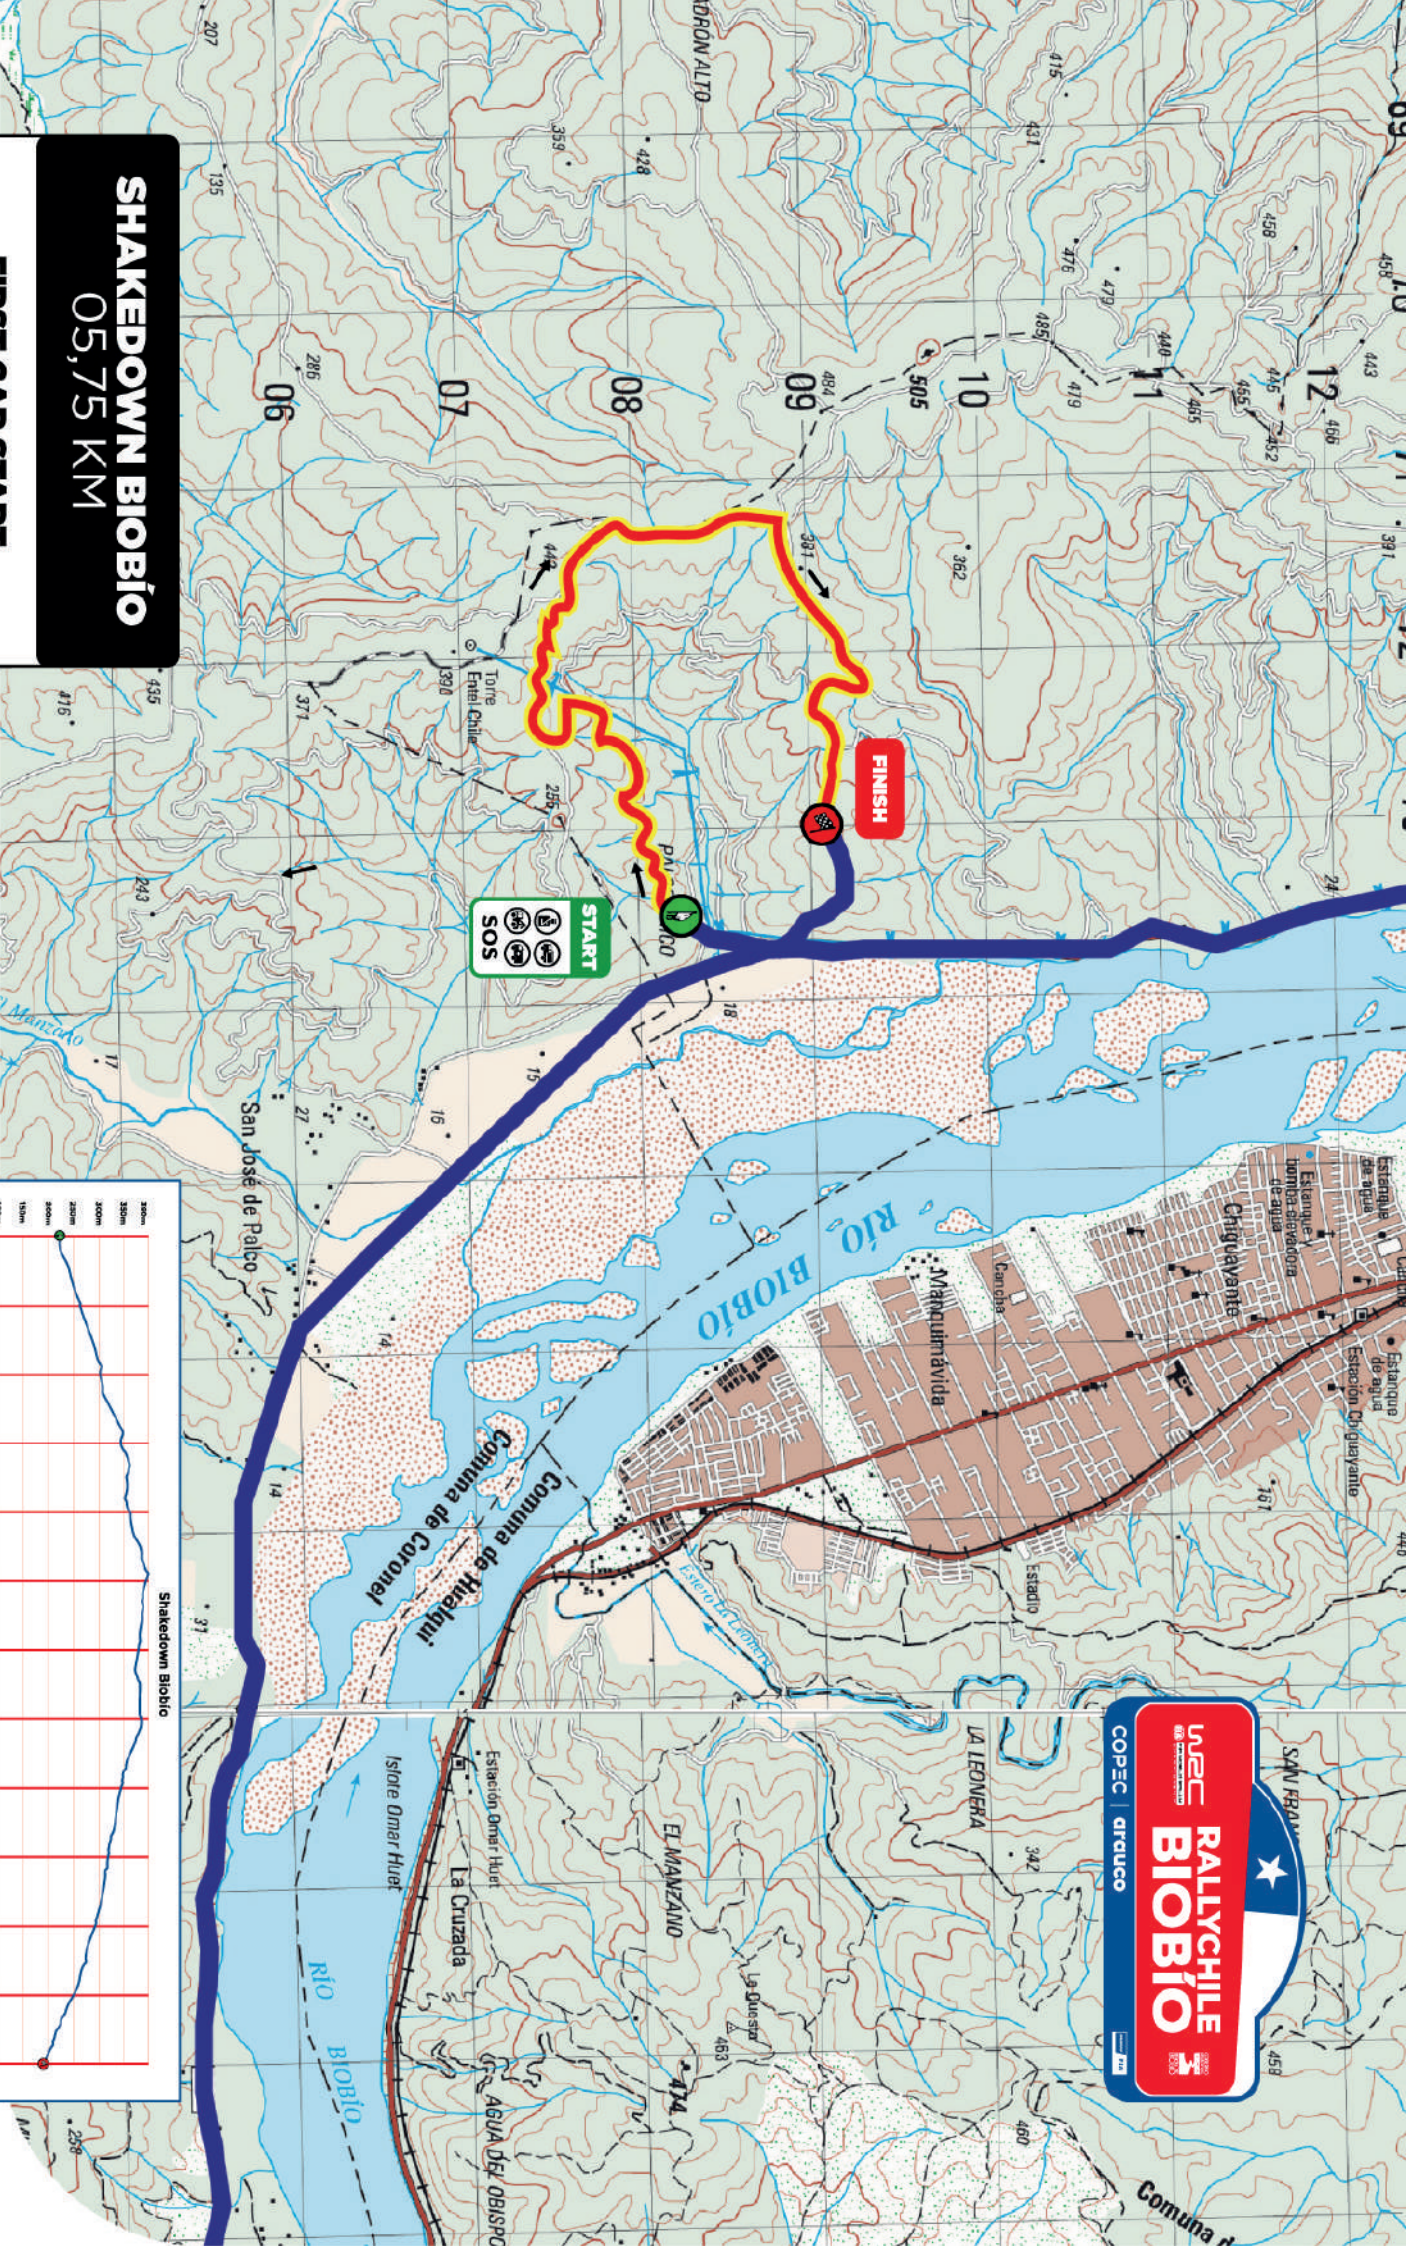

SHAKEDOWN BIOBIO

05,75 KM

FIRST CAR START

SD 08:01 HRS