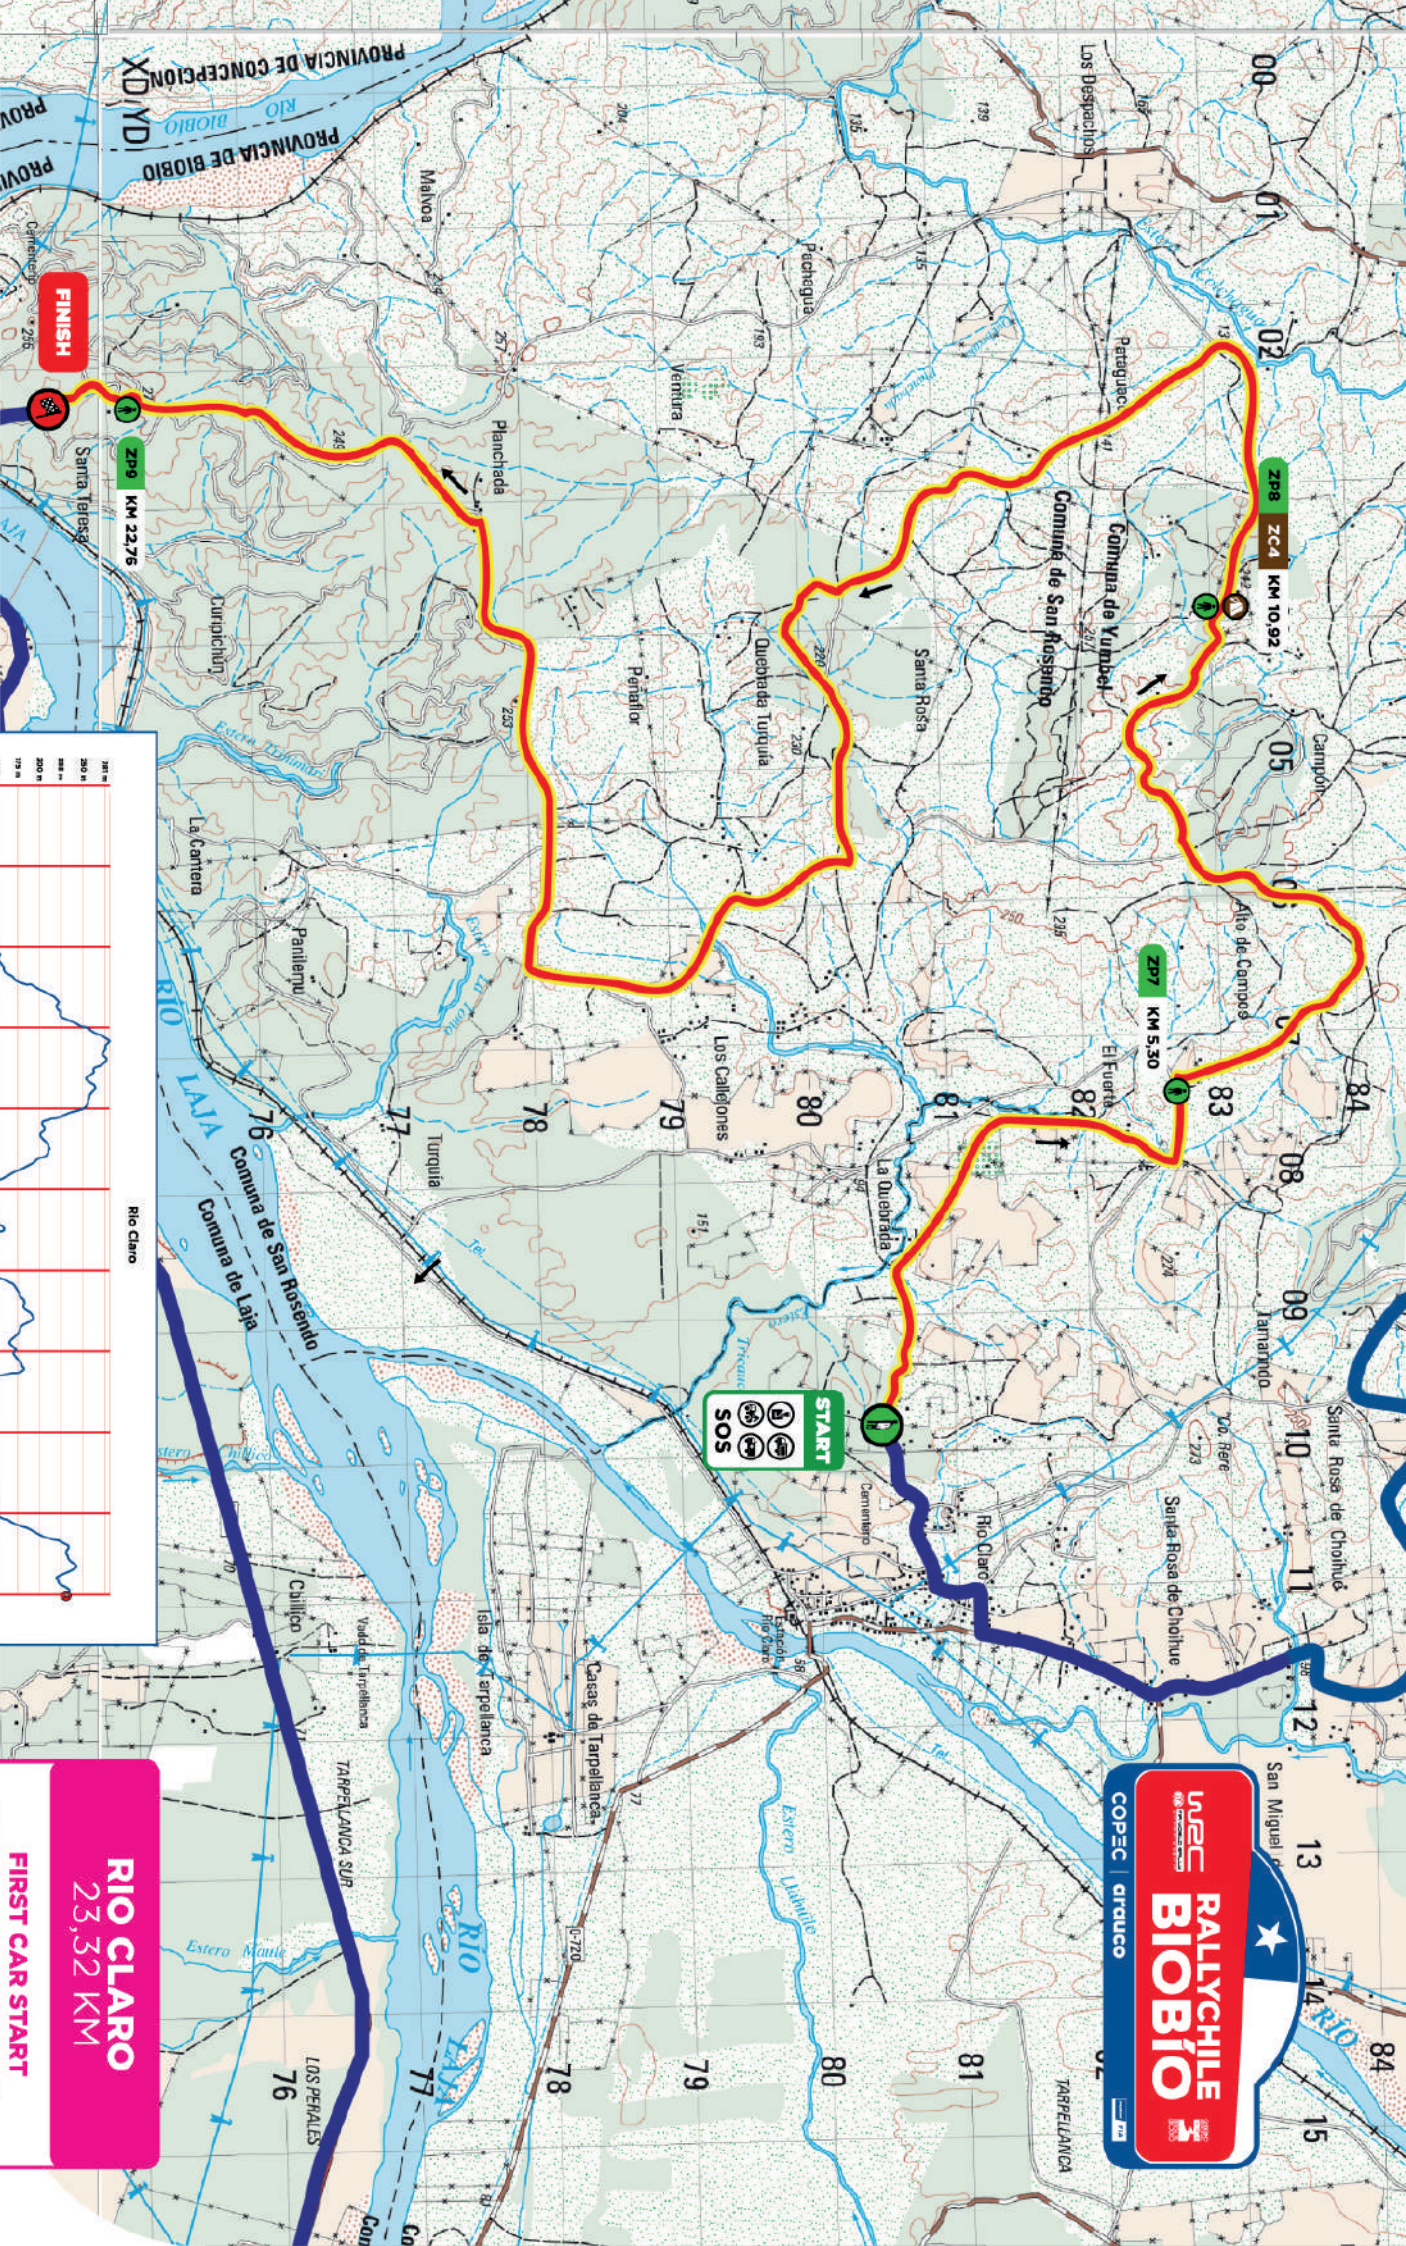

PULPERIA
19,77 KM

FIRST CAR START
SS1 08:35 HRS
SS4 14:42 HRS

FINISH

START
VERDE
SOS

PERE
13,34 KM

FIRST CAR START
SS2 09:33 HRS
SS5 15:40HRS

WEC RALLYCHILE 3
 COPEC drauco

RIO CLARO
 23,32 KM

FIRST CAR START
 SS3 10:27 HRS
 SS6 16:34 HRS

CHIVILINGO

27,19 KM

FIRST CAR START

SS7 07:57 HRS

SS10 14:57 HRS

START

SS7
SS10
SOS