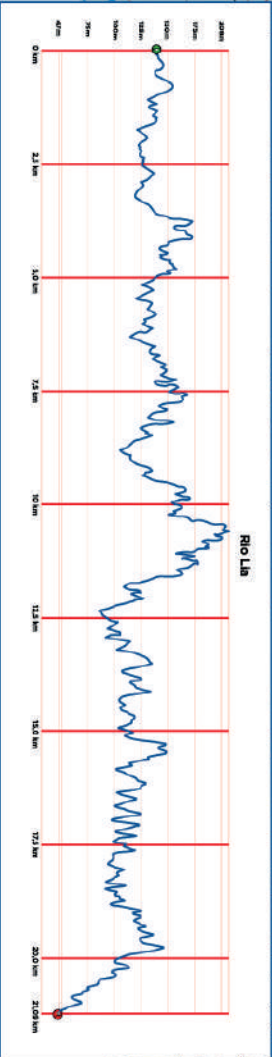

RIO LIA
21,09 KM

FIRST CAR START
SS8 09:01 HRS
SS11 16:01 HRS