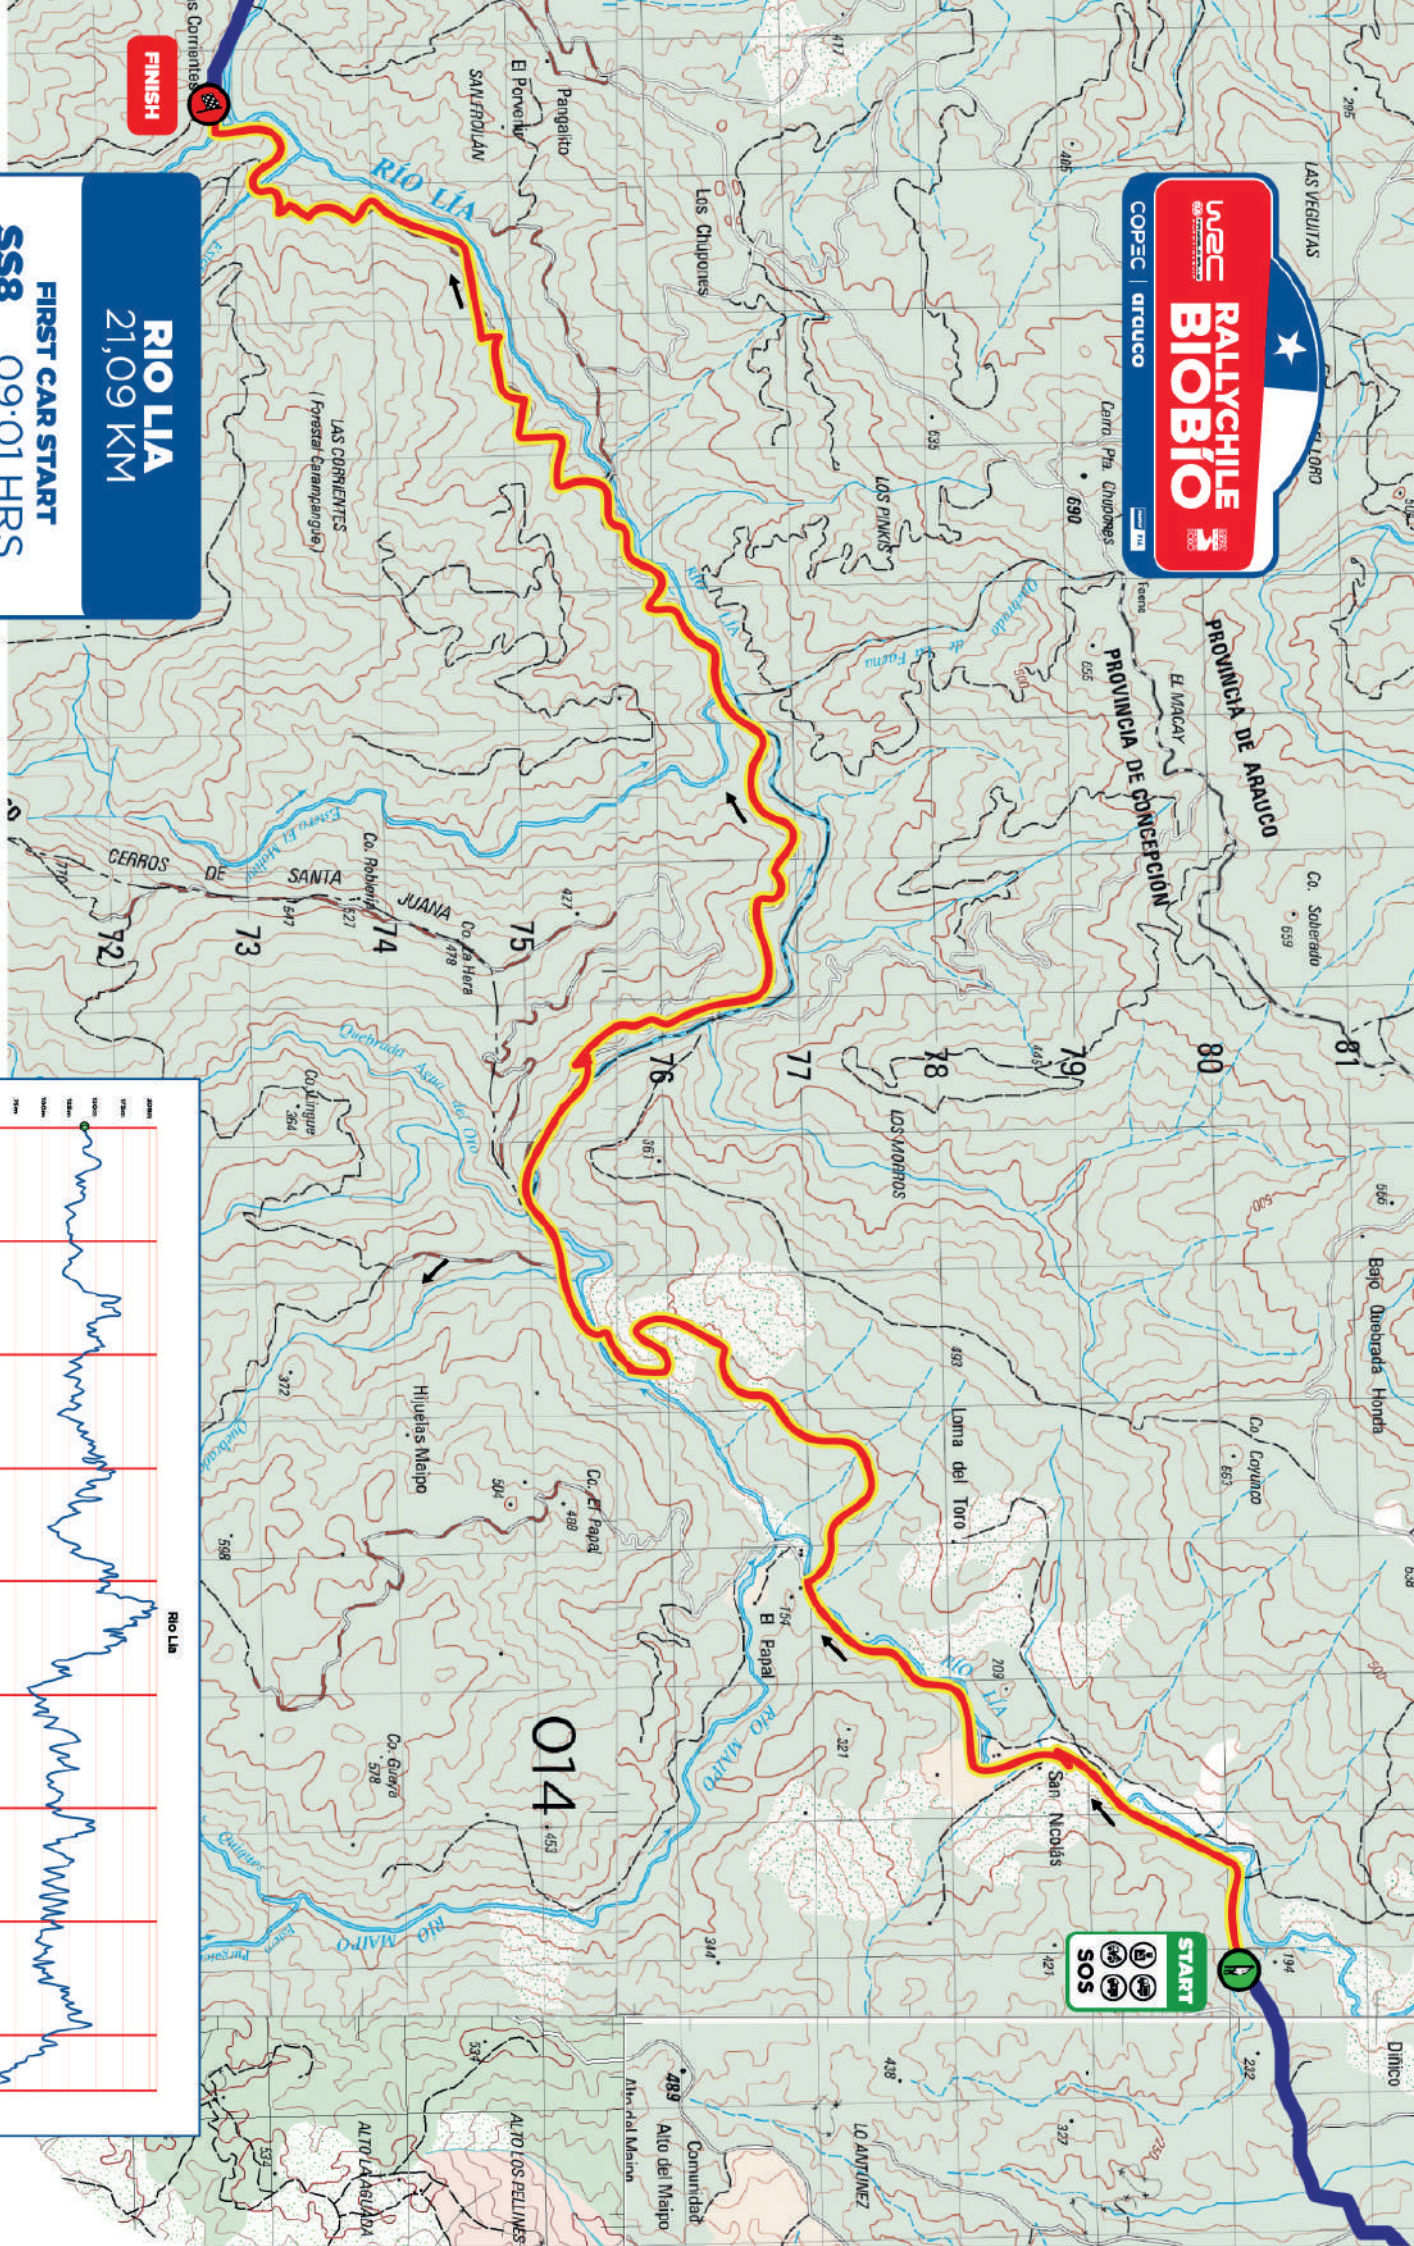

RIO LIA
21,09 KM

FIRST CAR START
SS8 09:01 HRS
SS11 16:01 HRS