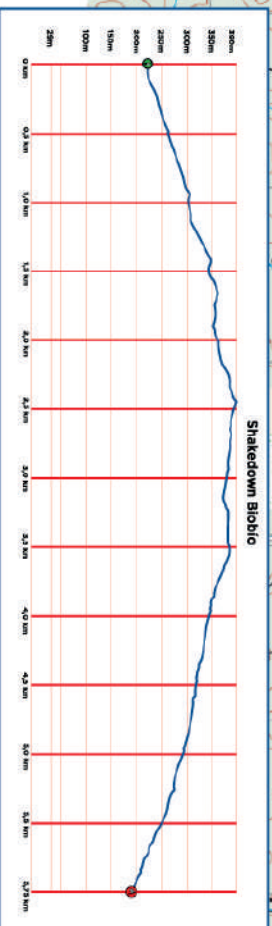

SHAKEDOWN BIOBIO

05,75 KM

FIRST CAR START

SD 08:01 HRS