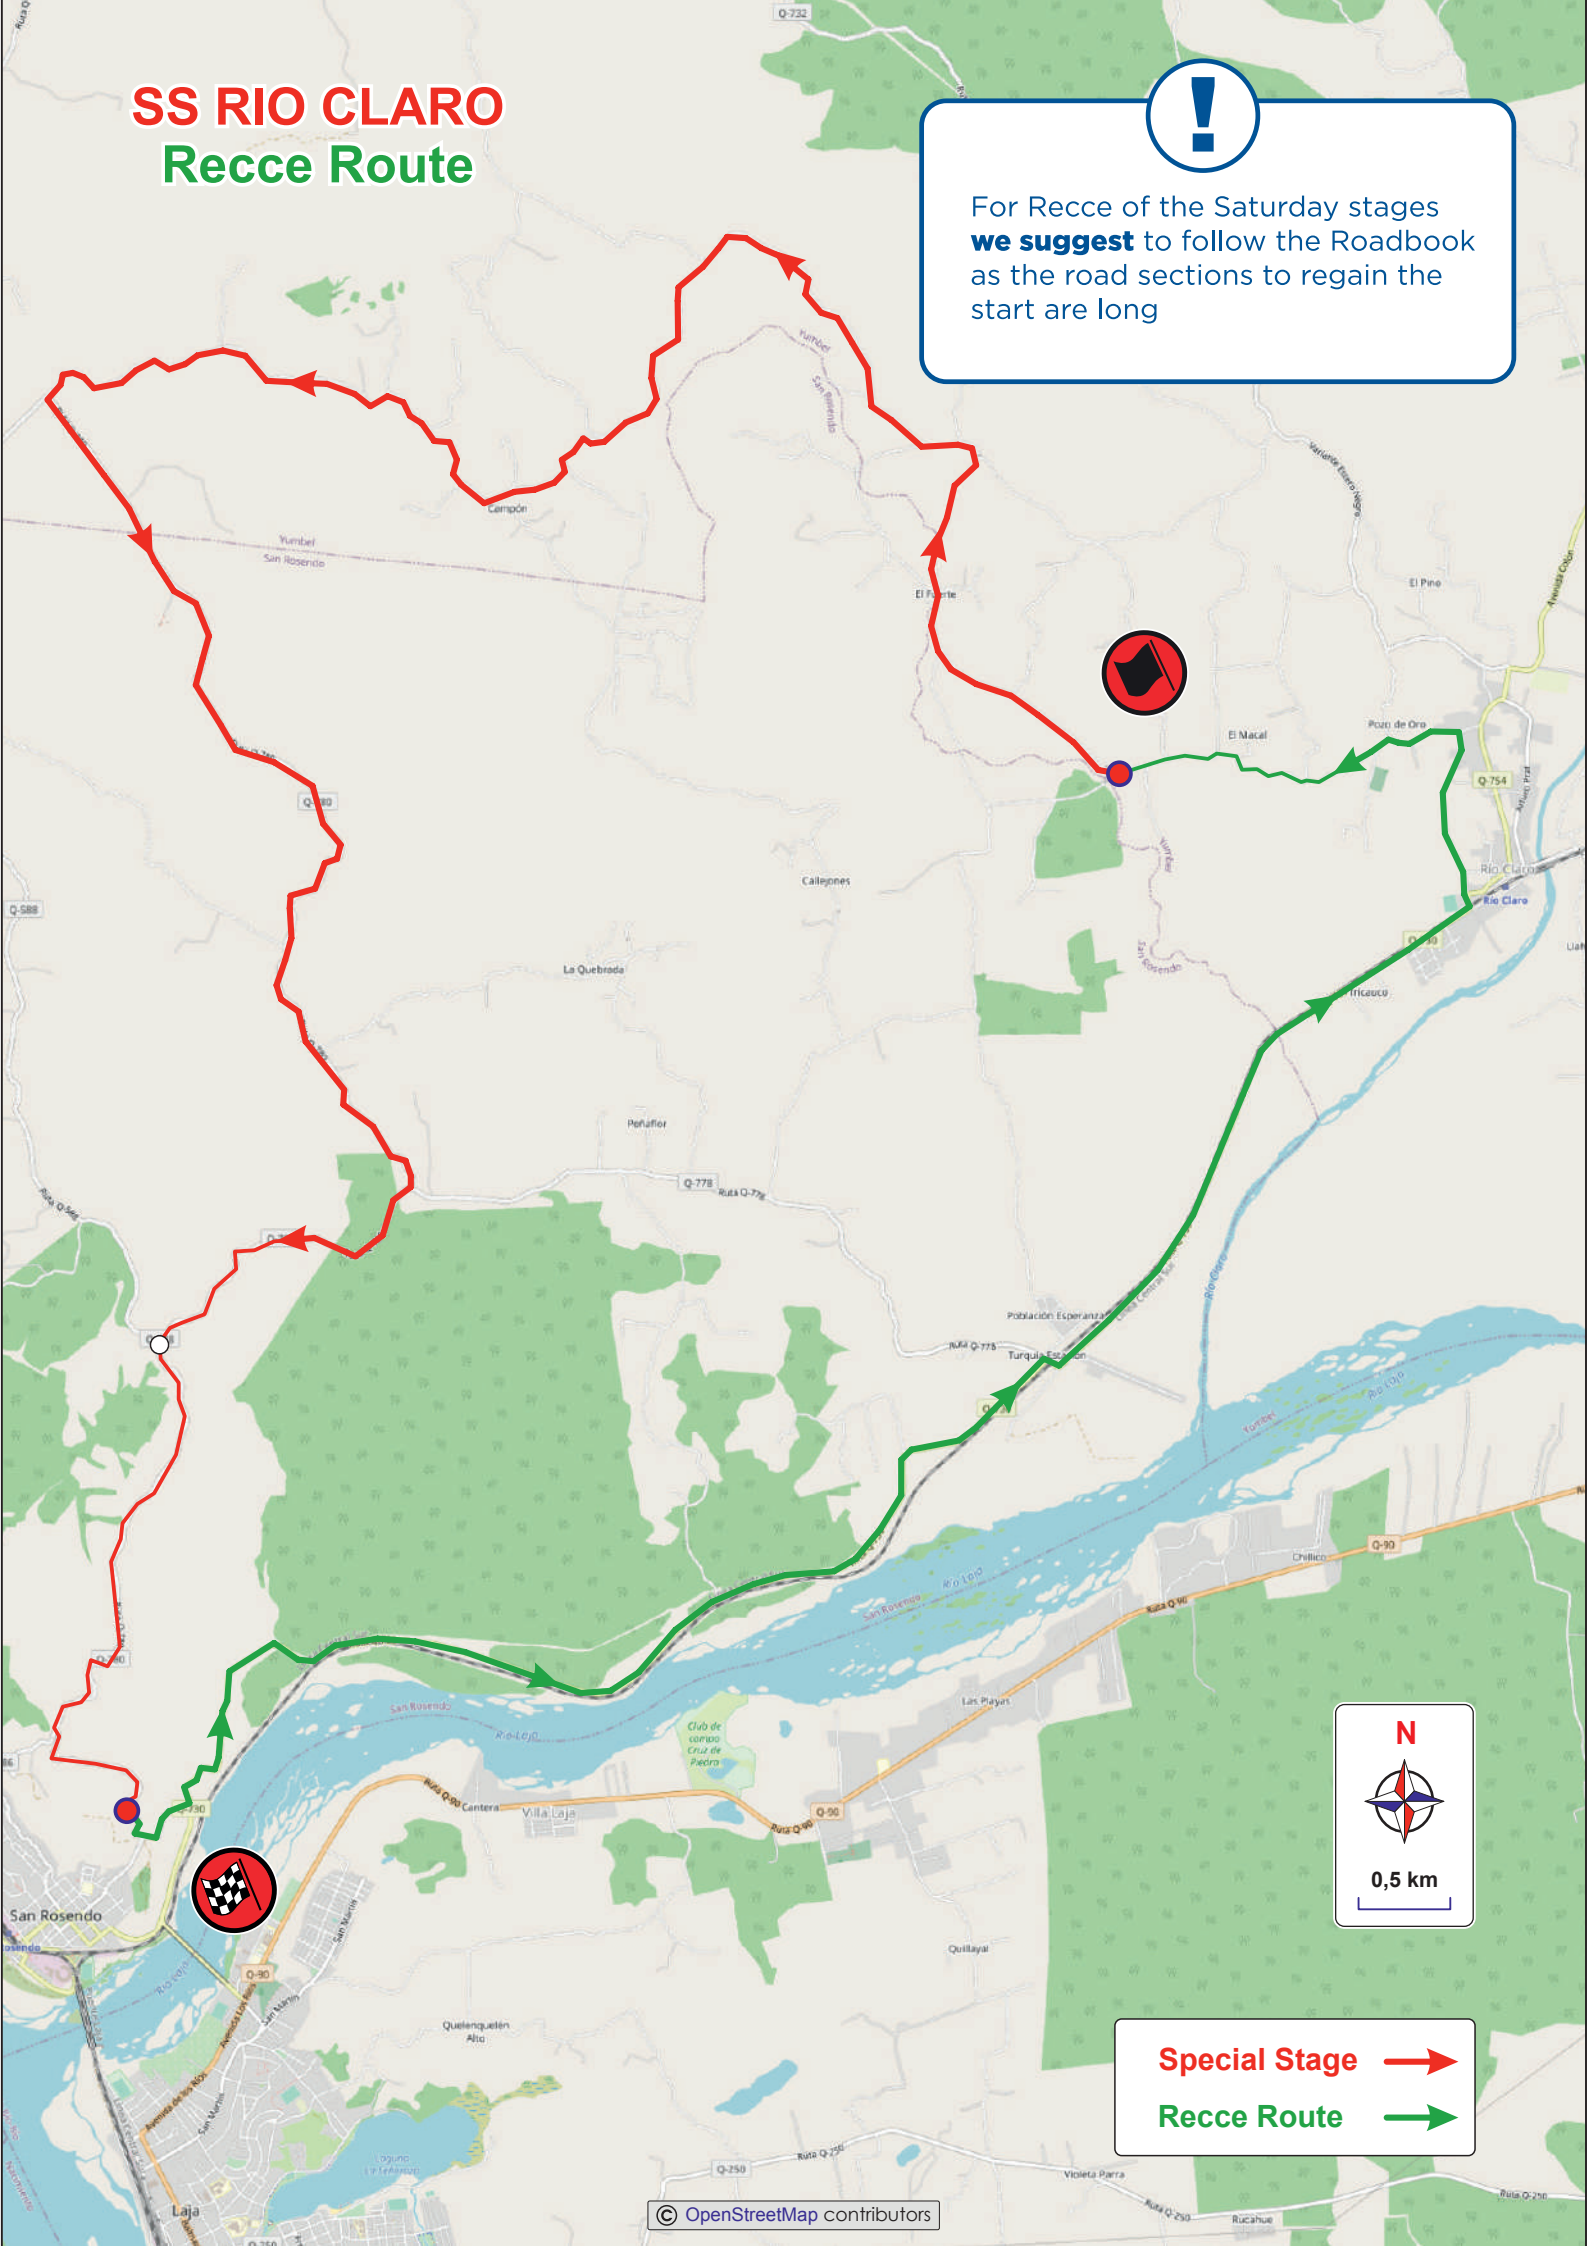

SS RIO CLARO

Recce Route

For Recce of the Saturday stages **we suggest** to follow the Roadbook as the road sections to regain the start are long

Special Stage →

Recce Route →